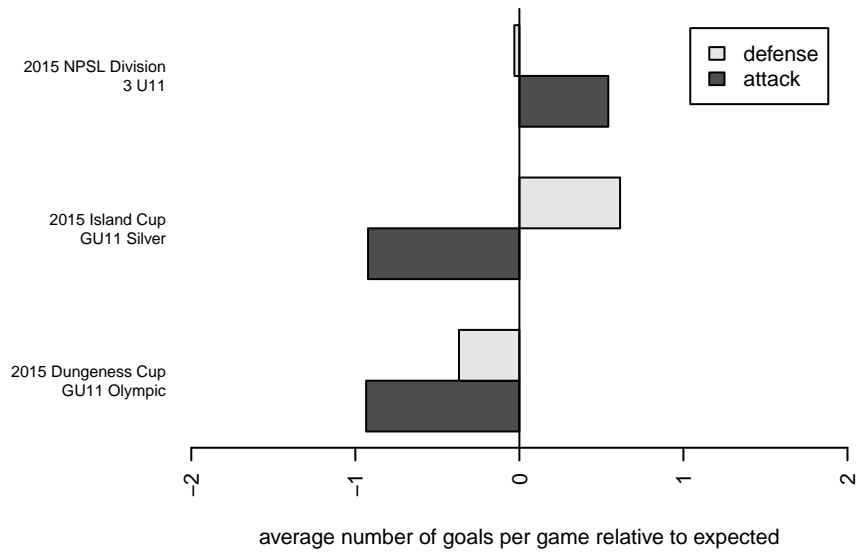

# Storm King G04

Storm King SC  
Port Angeles, WA  
G04 total strength=12  
attack=0.07 defense=0.06  
fall league = NPSL Div 3 U11

alt names used:  
Storm King G04  
Storm King GU11  
Storm King GU11

Venues played:  
2015 Dungeness Cup GU11 Olympic  
2015 Island Cup GU11 Silver  
2015 NPSL Division 3 U11

**attack and defense variance (black dot)  
relative to other teams  
and top 10 in region**

**attack and defense rating  
relative to others at age  
and all opponents in last 13 months**

**Performance relative to 13 month average**