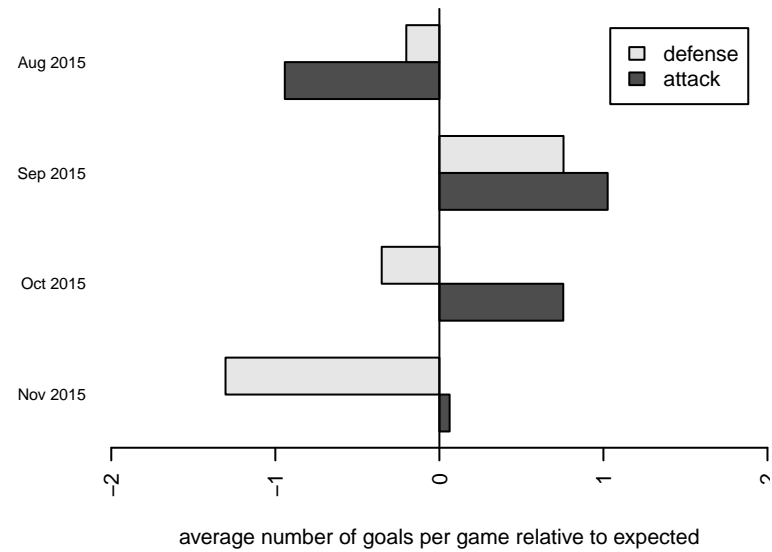

Performance relative to 13 month average