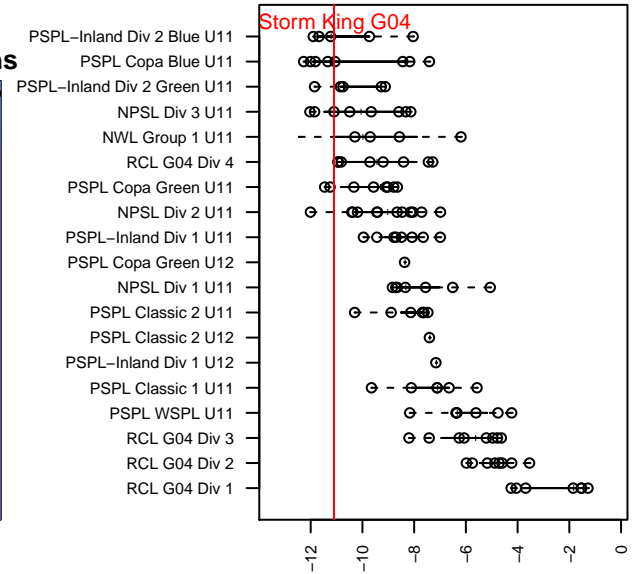

# Storm King G04

Storm King SC  
Port Angeles, WA  
G04 total strength=12  
attack=0.07 defense=0.06  
fall league = NPSL Div 3 U11

alt names used:  
Storm King G04  
Storm King GU11  
Storm King GU11

Venues played:  
2015 Dungeness Cup GU11 Olympic  
2015 Island Cup GU11 Silver  
2015 NPSL Division 3 U11

**attack and defense variance (black dot)  
relative to other teams  
and top 10 in region**

**attack and defense rating  
relative to others at age  
and all opponents in last 13 months**

**Performance relative to 13 month average**