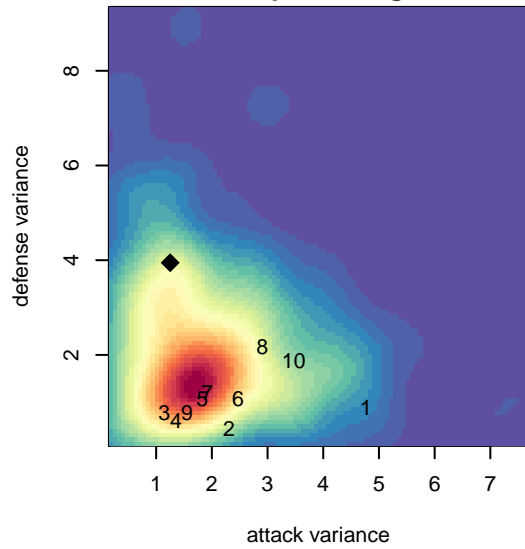

# Storm King G04

Storm King SC  
Port Angeles, WA  
G04 total strength=12  
attack=0.07 defense=0.06  
fall league = NPSL Div 3 U11

alt names used:  
Storm King G04  
Storm King GU11  
Storm King GU11

Venues played:  
2015 Dungeness Cup GU11 Olympic  
2015 Island Cup GU11 Silver  
2015 NPSL Division 3 U11

**attack and defense variance (black dot)  
relative to other teams  
and top 10 in region**

**attack and defense rating  
relative to others at age  
and all opponents in last 13 months**

**Performance relative to 13 month average**