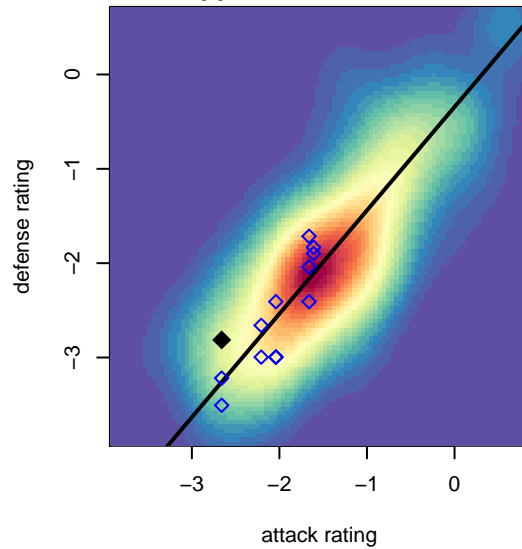

# Storm King G04

Storm King SC  
Port Angeles, WA  
G04 total strength=12  
attack=0.07 defense=0.06  
fall league = NPSL Div 3 U11

alt names used:  
Storm King G04  
Storm King GU11  
Storm King GU11

Venues played:  
2015 Dungeness Cup GU11 Olympic  
2015 Island Cup GU11 Silver  
2015 NPSL Division 3 U11

**attack and defense variance (black dot)  
relative to other teams  
and top 10 in region**

**attack and defense rating  
relative to others at age  
and all opponents in last 13 months**

**Performance relative to 13 month average**