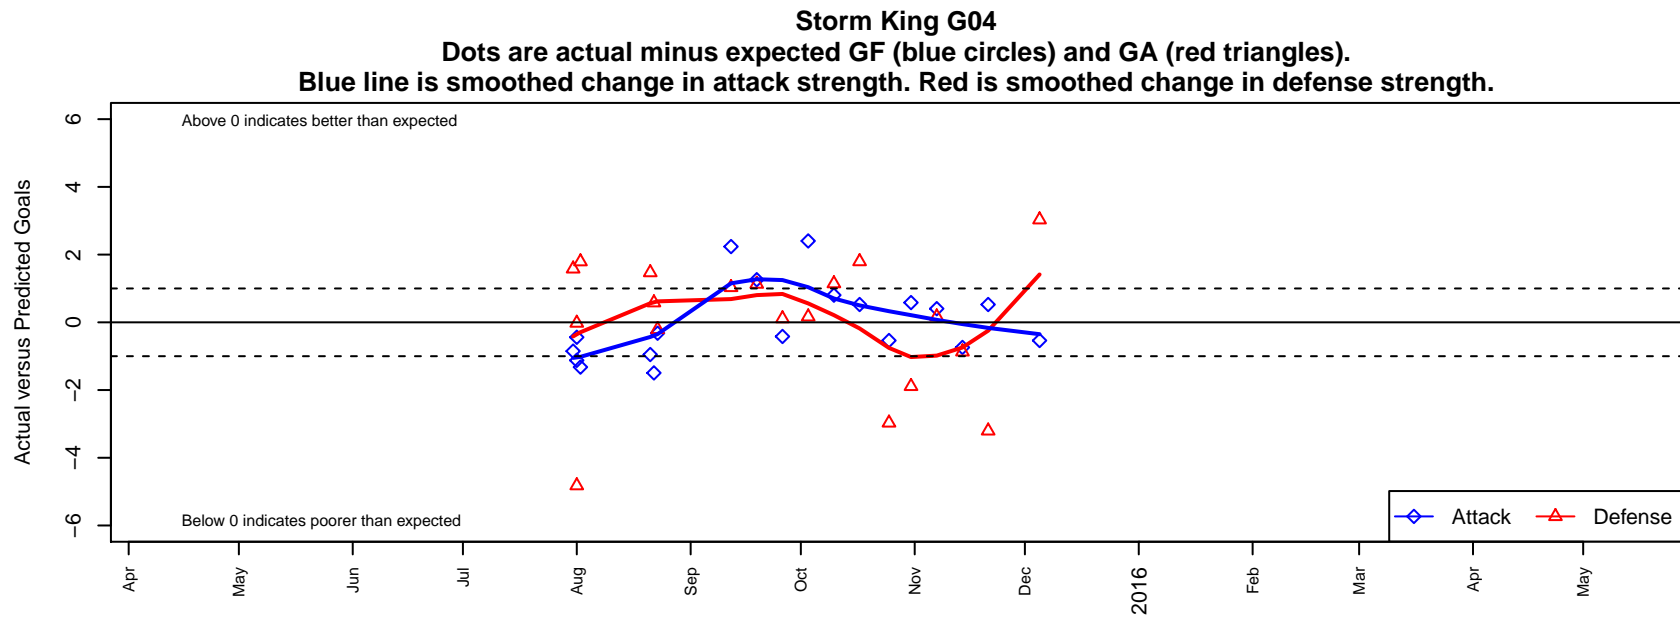

# Storm King G04

Storm King SC  
Port Angeles, WA  
G04 total strength=12  
attack=0.07 defense=0.06  
fall league = NPSL Div 3 U11

alt names used:  
Storm King G04  
Storm King GU11  
Storm King GU11

Venues played:  
2015 Dungeness Cup GU11 Olympic  
2015 Island Cup GU11 Silver  
2015 NPSL Division 3 U11

**attack and defense variance (black dot)  
relative to other teams  
and top 10 in region**

**attack and defense rating  
relative to others at age  
and all opponents in last 13 months**

**Performance relative to 13 month average**